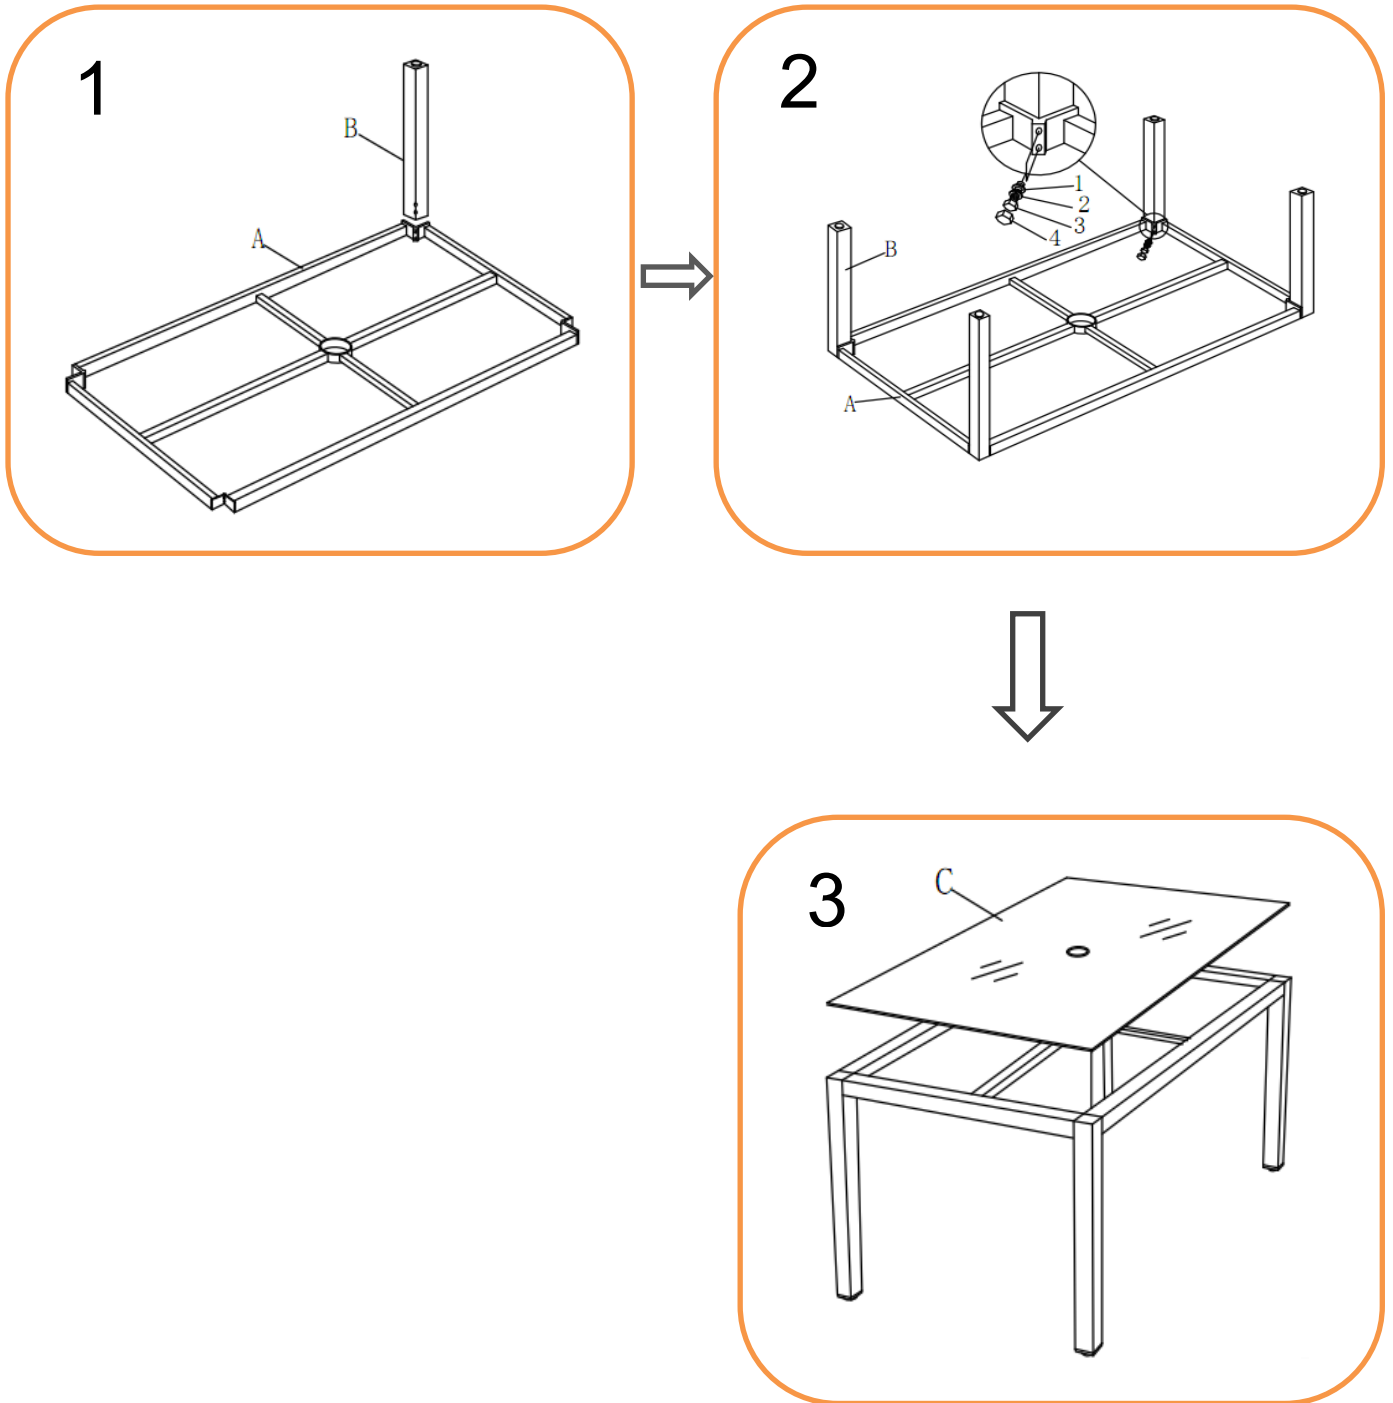

PLEASE KEEP ME WITH YOUR PROOF OF PURCHASE FOR FUTURE REFERENCE

ASSEMBLY INSTRUCTIONS

Vienna 220 x 90cm Aluminium Rectangular Table with Ceramic Glass

Ref.69013012

For replacement or lost spare parts please go to <http://faq.hartmanuk.co.uk/spares/>

Should you have any queries about your furniture your first point of contact should be the retailer from whom you purchased your product