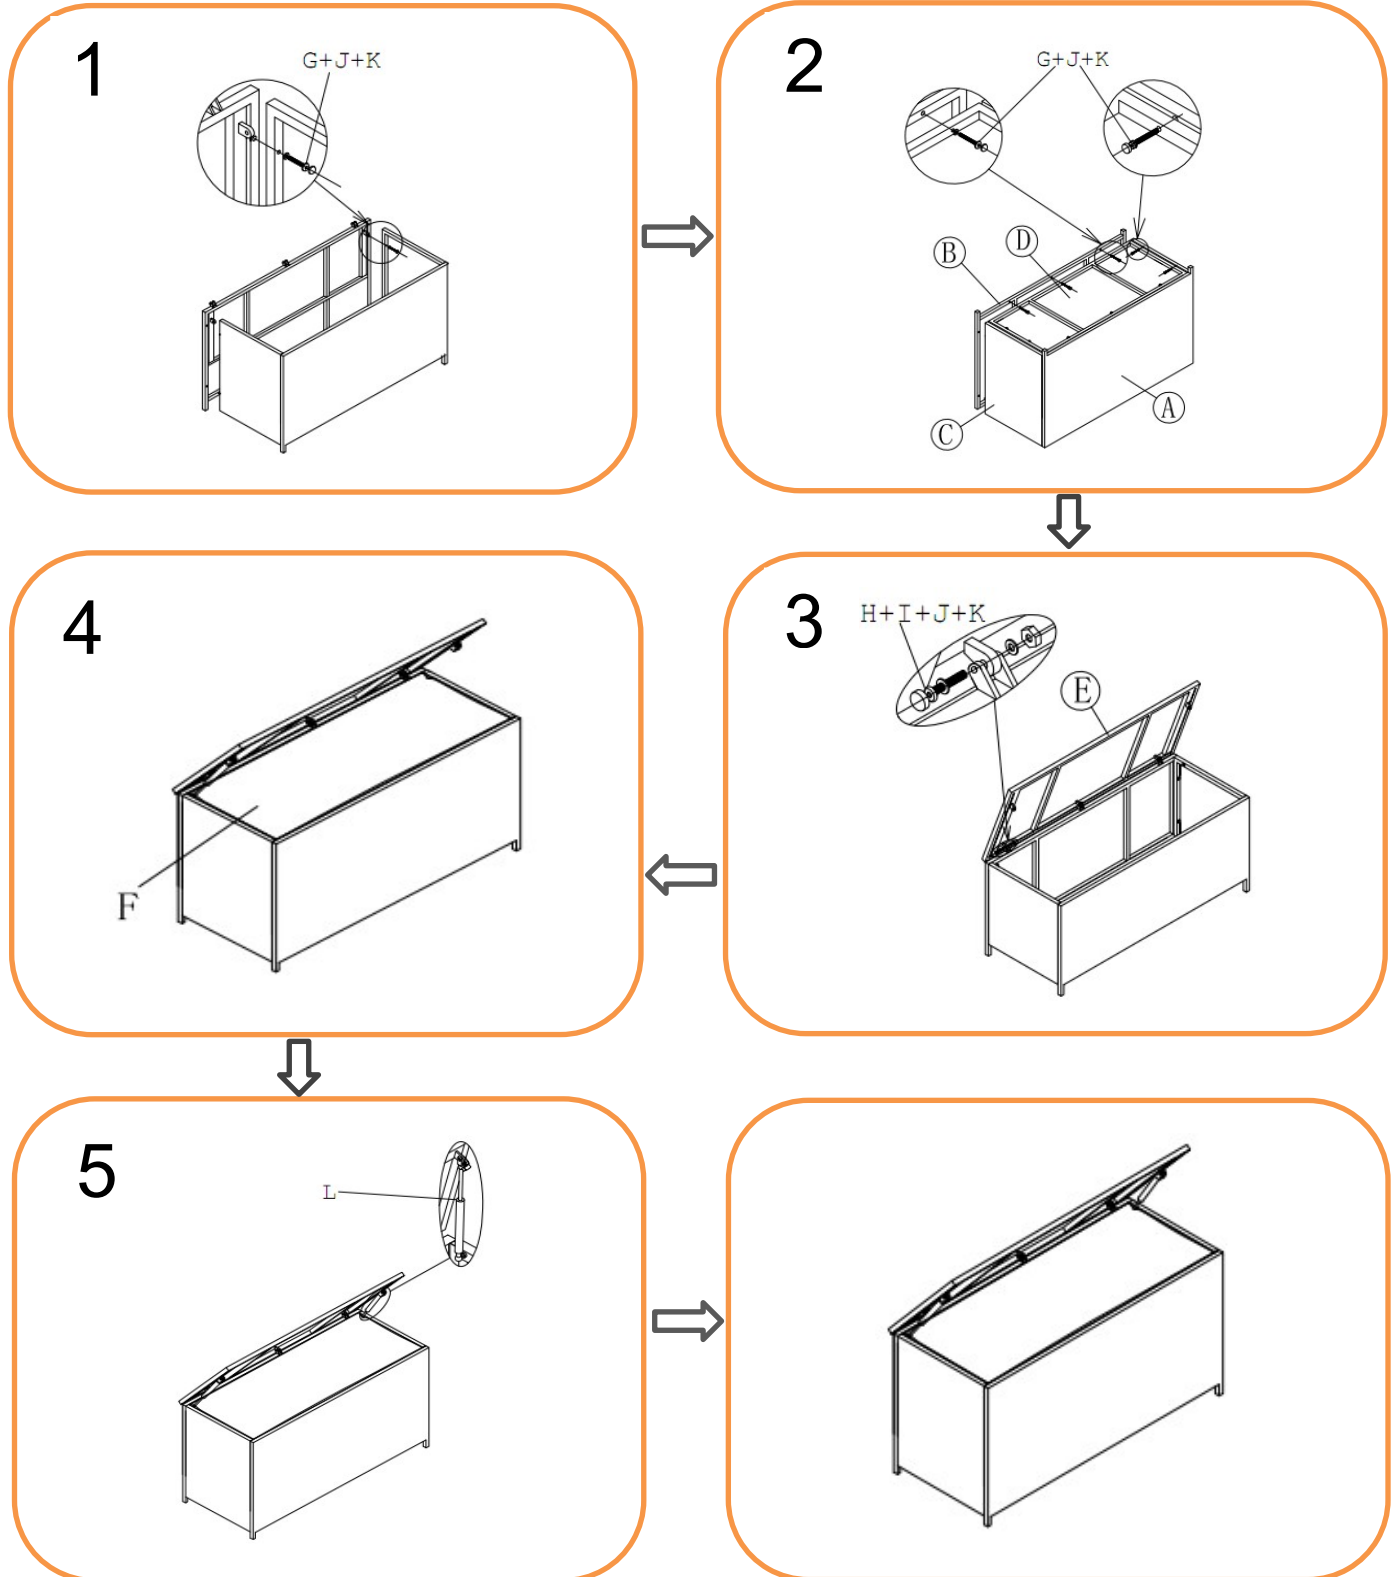

PLEASE KEEP ME WITH YOUR PROOF OF PURCHASE FOR FUTURE REFERENCE

ASSEMBLY INSTRUCTIONS

Westbury Cushion Box with Air Pump

Beech Double Curve Ref.68168147 or Ash Double Curve Ref.68169146

For replacement or lost spare parts please go to <http://faq.hartmanuk.co.uk/spares/>

Should you have any queries about your furniture your first point of contact should be the retailer from whom you purchased your product