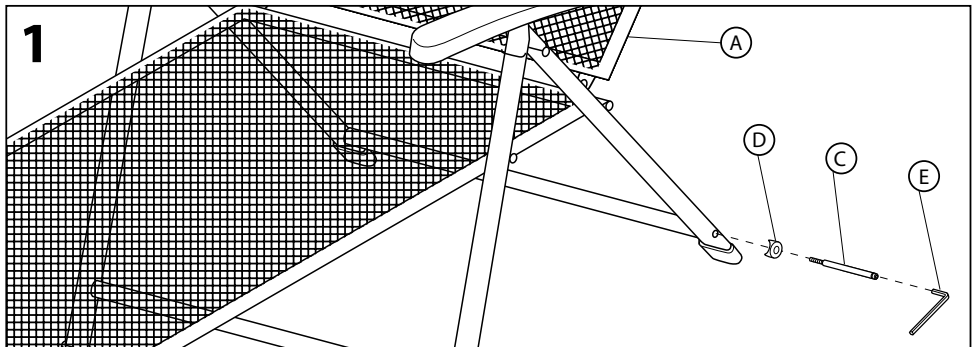

Parts List

(A) Pre-assembled Frame x1	(B) Wheels x2	
(C) Axle x2	(D) Washer x2	(E) Allen Key x1

Helpful advice before you begin:

1. We suggest you spend a short time reading through this leaflet and then follow the simple step by step instructions.
2. Do not discard any of the packaging until you have checked that you have all the parts and the pack of fittings.
3. Assemble this product on a soft surface.
4. To ensure an easier assembly, we strongly advise that all fittings are only finger tightened during initial assembly. Only upon completion of the assembly should all fixing points be fully tightened.
5. Keep fittings out of children's reach.
6. Do not use any other tools other than those recommended to build this product.
7. Please do not use substitute parts. Use only additional or replacement parts supplied by Kettler.
8. In the unlikely event that this product has missing or damaged parts, please visit our website www.kettler.co.uk/shop.

Do not discard any of the packaging until you have checked that you have all the parts and the pack of fixings.