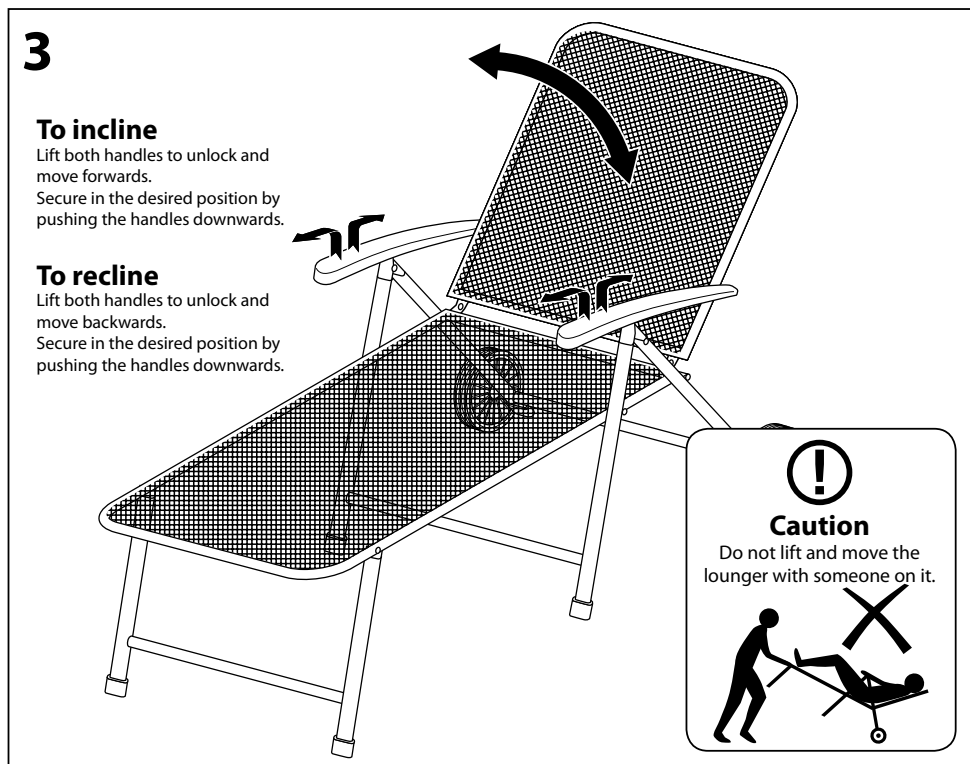

Helpful advice before you begin:

1. We suggest you spend a short time reading through this leaflet and then follow the simple step by step instructions.
2. Do not discard any of the packaging until you have checked that you have all the parts and the pack of fittings.
3. Assemble this product on a soft surface.
4. To ensure an easier assembly, we strongly advise that all fittings are only finger tightened during initial assembly. Only upon completion of the assembly should all fixing points be fully tightened.
5. Keep fittings out of children's reach.
6. Do not use any other tools other than those recommended to build this product.
7. Please do not use substitute parts. Use only additional or replacement parts supplied by Kettler.
8. In the unlikely event that this product has missing or damaged parts, please visit our website www.kettler.co.uk/shop.

Do not discard any of the packaging until you have checked that you have all the parts and the pack of fixings.

Assembly

For Your Safety

- This product may only be used for its intended purpose as furniture for residential properties.
- Check all components regularly for correct function, damage and loose connections especially at the start of the season and at 1-2 month intervals dependent on use.
- Damaged components may endanger your safety or shorten the life of the product. Replace all damaged parts immediately. Use only spare parts manufactured by Kettler. Should you wish to purchase spare parts, they can be ordered directly from: www.kettler.co.uk/shop
- Kettler will not be responsible for damaged caused by improper use.
- We recommend that you do not cover your furniture.