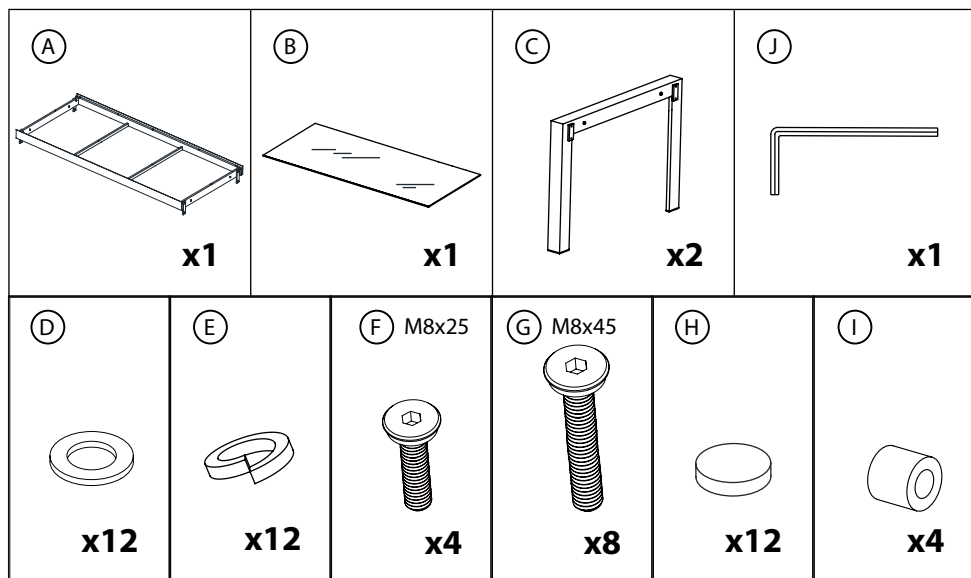

KETTLER

Surf Active Dining Table 220x100cm

T21003-0200

IMPORTANT

PLEASE KEEP THIS BOOKLET FOR FUTURE REFERENCE.
THIS IS IMPORTANT INFORMATION REGARDING THE USE AND
CARE OF YOUR GARDEN FURNITURE.

ASSEMBLY
TIME

PERSONS
REQUIRED

Assembly

Do not discard any of the packaging until you have checked that you have all the parts and the pack of fixings.

Helpful advice before you begin:

1. We suggest you spend a short time reading through this leaflet and then follow the simple step by step instructions.
2. Do not discard any of the packaging until you have checked that you have all the parts and the pack of fittings.
3. Assemble this product on a soft surface.
4. To ensure an easier assembly, we strongly advise that all fittings are only finger tightened during initial assembly. Only upon completion of the assembly should all fixing points be fully tightened.
5. We recommend a periodic check on all fixing points to make sure they remain fully tightened.
6. Keep fittings out of children's reach.
7. Do not use any other tools other than those recommended to build this product.
8. Please do not use substitute parts. Use only additional or replacement parts supplied by Kettler.
9. In the unlikely event that this product has missing or damaged parts, please visit our website www.kettler.co.uk/shop.